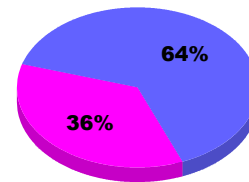

Gender Comparison 2012-2013

Jul/Aug/Sep

Legend: Male (Blue), Female (Magenta)